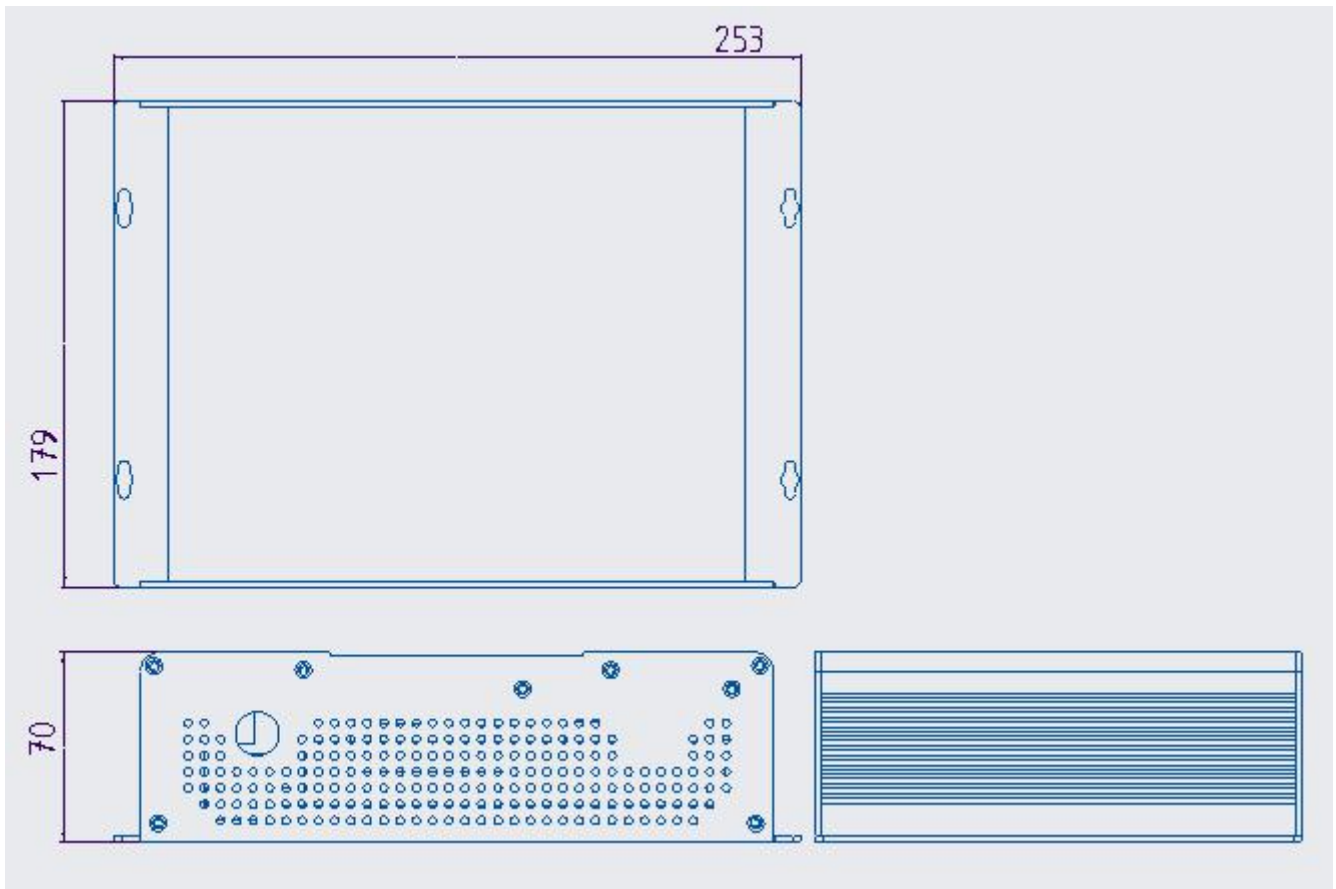

## FEATURES

- On board Intel i7 4765T 2.0-3.0GHz/8M/5.0GT/S
- High ventilation Designed 、 Aluminium Chassis
- Small size (Box size: 253mm\*179mm\*70mm)
- 6COM ports, 9 USB ports and mini PCIE slot
- Support WOL、 Watch Dog、 Auto Power on etc.
- Support Dual systems (Window7/8.1 + Linux)

## Specification

<b>Processor</b>	CPU	Intel® Core i7 4765T 2.0-3.0GHZ CPU
	Chipset	B85
	BIOS	AMI BIOS
<b>Memory</b>	Capacity	1 x DDR3L So-DIMM Slot
<b>Storage</b>		N/A
<b>Display</b>	Chipset	Intel ® HD Graphics 4600
<b>Front I/O</b>	Power switch	1
	Audio	1xLine-out/Mic-in
<b>Rear I/O</b>	COM	6
	USB2.0	7
	USB3.0	2
	DVI	1
	HDMI	1
	LAN	2
	VGA	1
	DC Jack	1(2.5mm )
<b>Expansion</b>	Mini PCIe	1(Full size/Half size compatible, support 3G/4G/WIFI)
	MSATA	1 (Full size)
<b>Power</b>	Input	DC 12V
<b>Size</b>	Size	253mm*179mm*70mm
<b>Environment</b>	Temperature	Operating Temp. : -10°C~55°C
	Humidity	0%~95% Non-condensation
<b>Watch dog</b>	Output	
<b>OS</b>	Version	Windows 7 (32 & 64 Bit)、 Windows 8 (32 & 64 Bit)、 Linux、 Android

## Structure